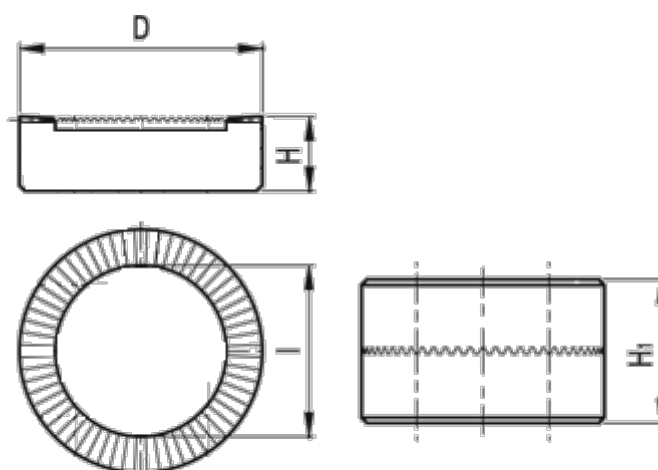

Article number: 2065753810

Description: E+G Serrated locking plate  
GN 187.4-40-60-E-NI

## Measures

---

D	= 40
H +/-0.9	= 11.5
H1	= 23
I	= 30.0
Number of teeth	= 60